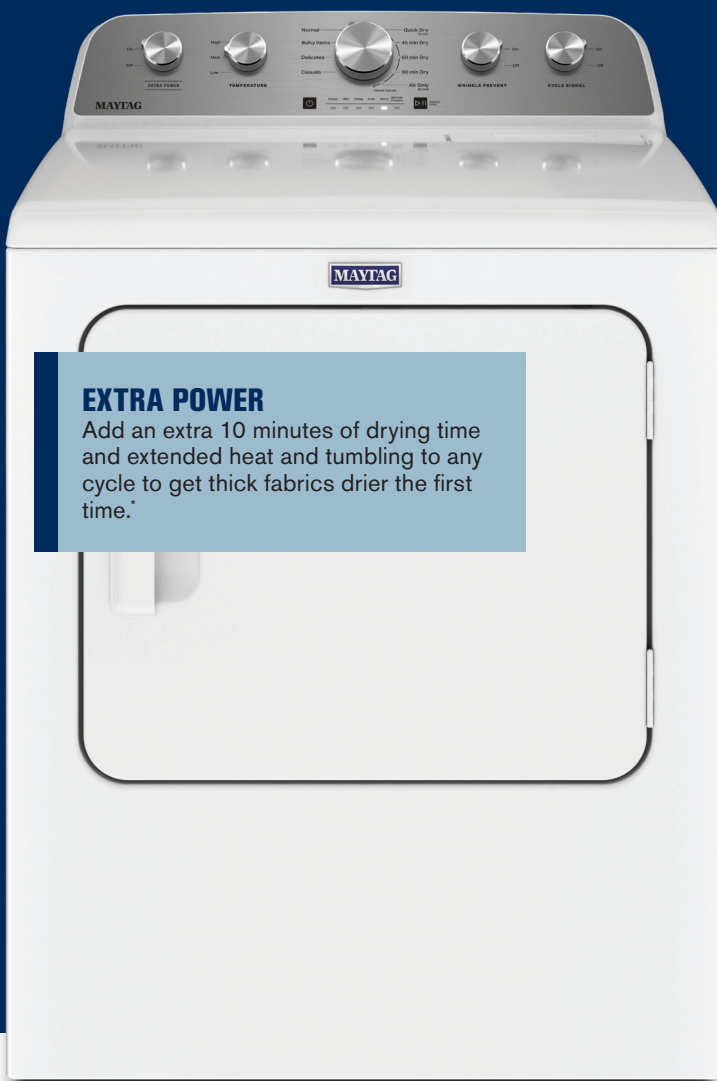

MAYTAG® TOP LOAD LAUNDRY

HOW TO SELL THE DRYER

ME/GD5035MW & ME/GD5430MW/PBK

EXTRA POWER

Add an extra 10 minutes of drying time and extended heat and tumbling to any cycle to get thick fabrics drier the first time.*